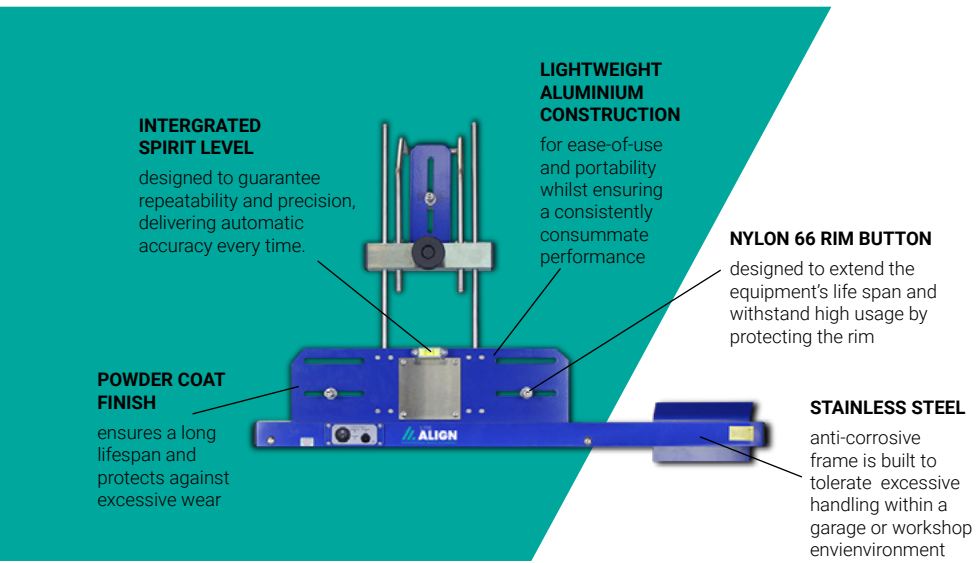

LITE **ALIGN**

 **250**

2-wheel laser alignment system

About us

The LiteAlign system has been designed by our UK engineers to ease the day-to-day operations of a busy workshop without compromising on accuracy or strength. Over twenty years of experience has gone into making LiteAlign one of the industry's leading wheel alignment manufacturers.

Offering competitive pricing, readily available parts, exceptional service and aftersales support, LiteAlign is the go-to manufacturer for garages and workshops across the UK.

The compact 250 is a two-wheel alignment package, designed to maximise garage space whilst being robust enough to allow garages to confidently assure their customers of the ultimate in wheel alignment.

Includes:

- two front heads
- compact wall mount

**250 Package
£655 + VAT**

**Magnetic
Camber
Caster digital
alignment
gauge**

£285.00

**Digital
Turn Disc**

£48.00

**Steering
Lock**