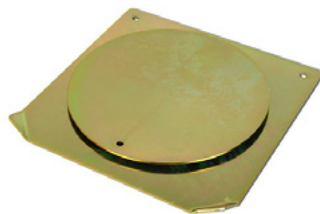

Includes:

- two front heads
- compact wall mount

**250 Package
£655 + VAT**

**Magnetic
Camber
Caster digital
alignment
gauge**

£285.00

**Digital
Turn Disc**

£48.00

**Steering
Lock**